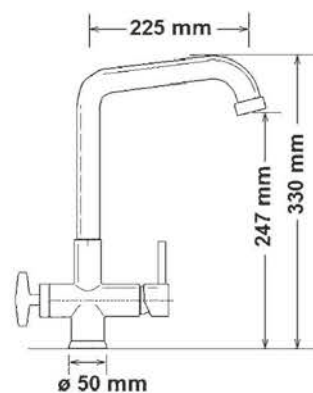

MISCELATORI LAVELLO 4 VIE

2 separate controls

- Hot/cold water (standard)
- Chilled purified still water – purified still water (at room temperature)

Art. 4200A - CANNA ALTA

Cromo

Granito bianco

Vecchia pietra